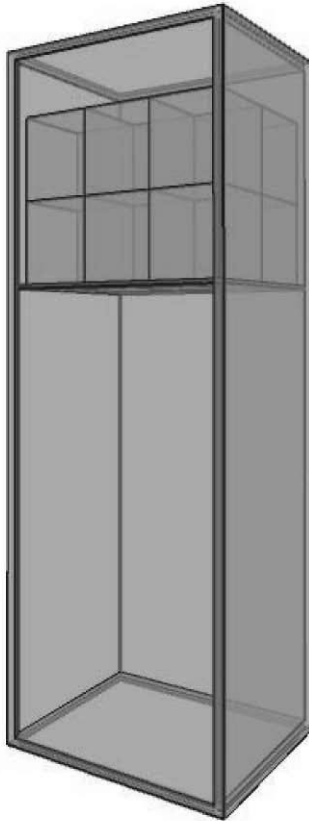

# WINE STORAGE

*Bellevue*

33W X 30D X 33H LOCKER

12 CASES

CASE DIMENSIONS:

10W X 12H X 13D

**[www.WineStorageBellevue.com](http://www.WineStorageBellevue.com)**

phone: (425) 453-1958

1614 118th Avenue SE, #200 • Bellevue, WA 98005

***Located inside The Stor-House Self Storage***

*Wine Locker Disclaimer: This wine locker and/or racking system shown here is conceptual and subject to change based on final configuration. Locker size, bottle capacity and bulk capacity sizes are approximate; actual capacity may vary based on wine bottle sizes, shapes and/or packaging.*