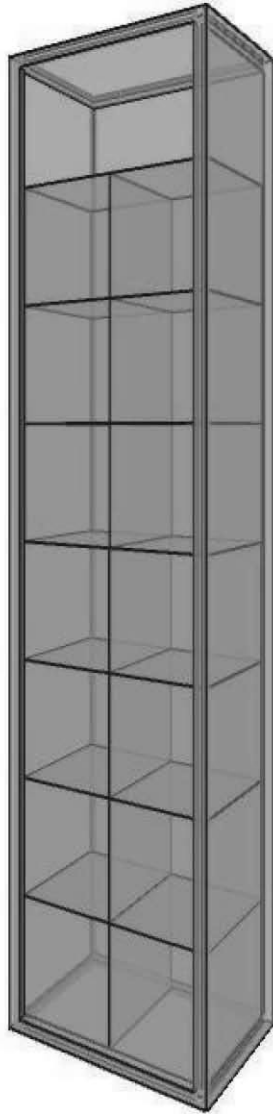

WINE STORAGE

Bellevue

21 X 16 LOCKER
14 CASES
CASE DIMENSIONS:
10W X 12H X 13D

www.WineStorageBellevue.com
phone: (425) 453-1958
1614 118th Avenue SE, #200 • Bellevue, WA 98005

Located inside The Stor-House Self Storage

Wine Locker Disclaimer: This wine locker and/or racking system shown here is conceptual and subject to change based on final configuration. Locker size, bottle capacity and bulk capacity sizes are approximate; actual capacity may vary based on wine bottle sizes, shapes and/or packaging.