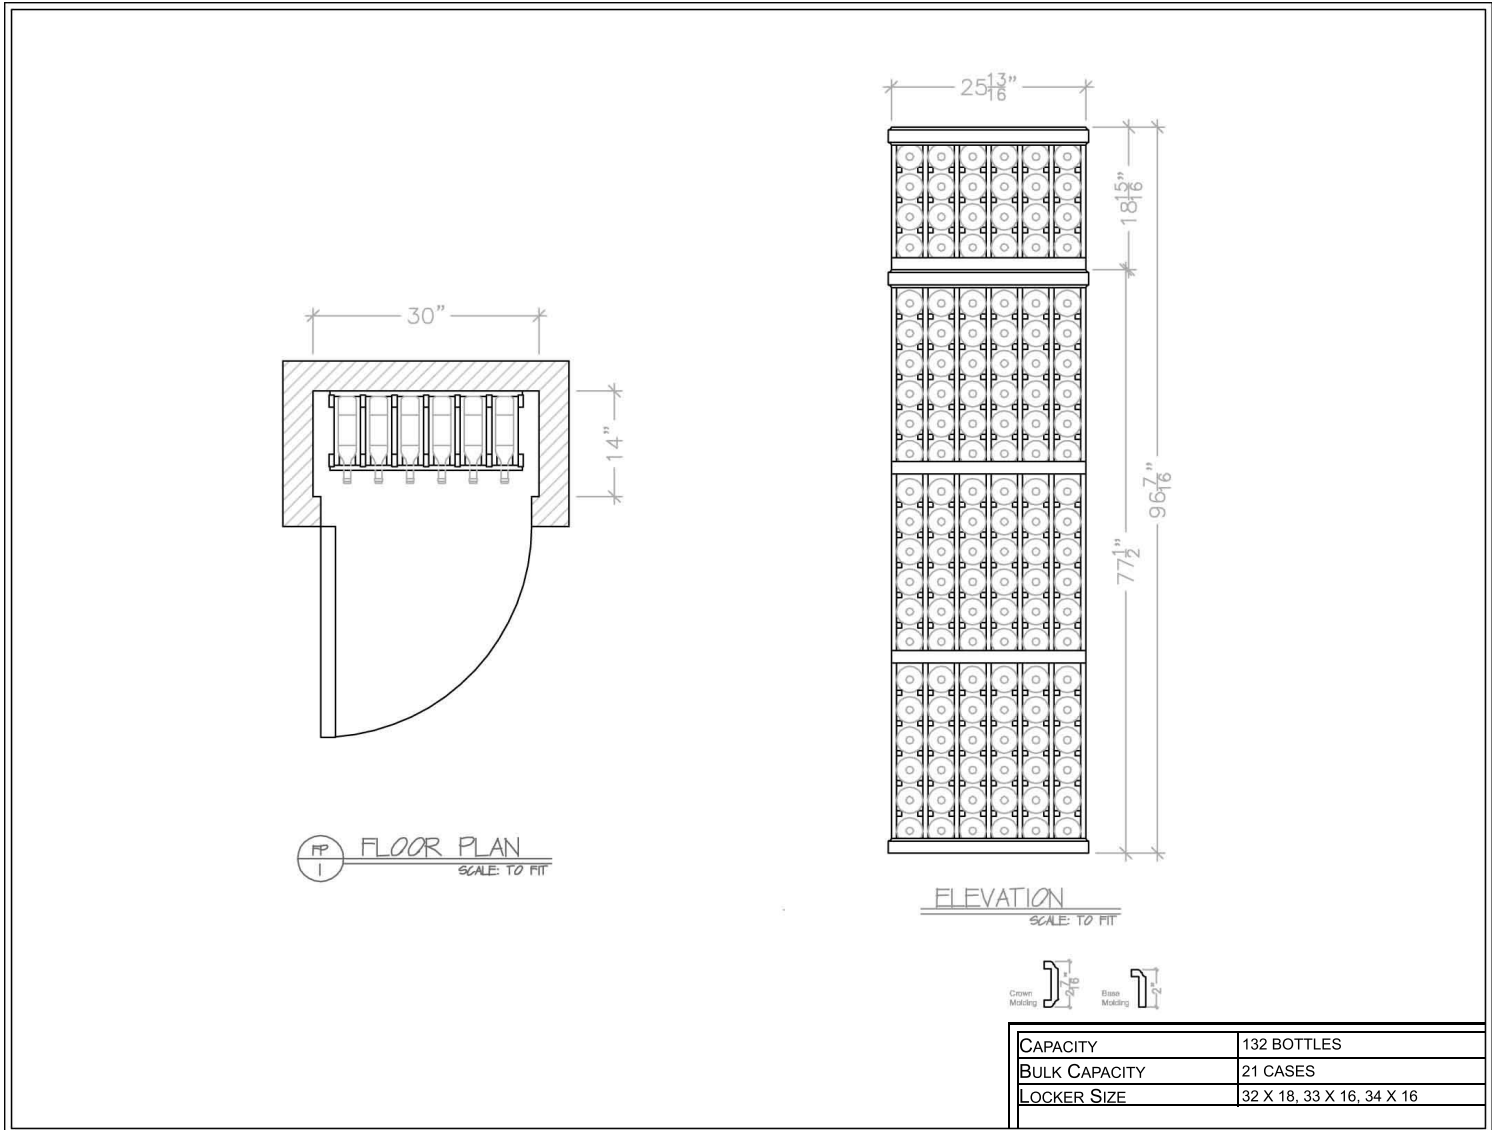

WINE STORAGE

Bellevue

www.WineStorageBellevue.com

phone: (425) 453-1958

1614 118th Avenue SE, #200 • Bellevue, WA 98005

Located inside The Stor-House Self Storage

Wine Locker Disclaimer: This wine locker and/or racking system shown here is conceptual and subject to change based on final configuration. Locker size, bottle capacity and bulk capacity sizes are approximate; actual capacity may vary based on wine bottle sizes, shapes and/or packaging.