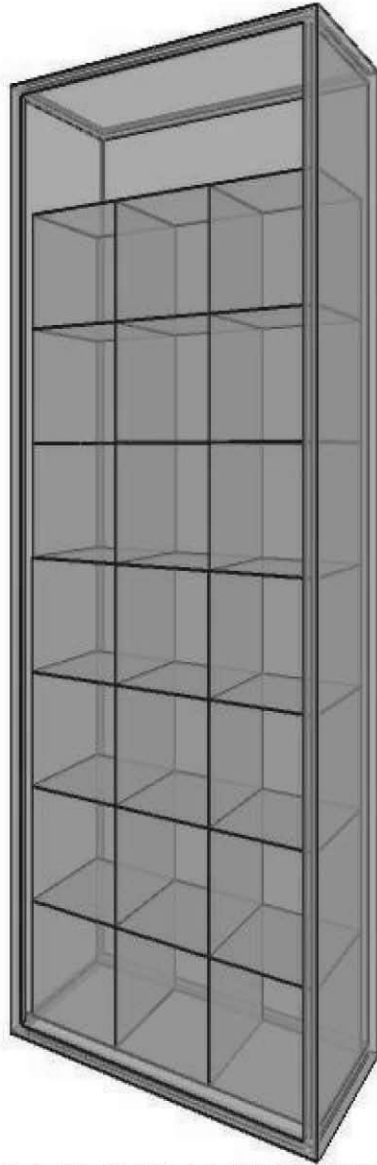

WINE STORAGE

Bellevue

32 X 18 LOCKER
21 CASES
CASE DIMENSIONS:
10W X 13H X 12D
RACKING: SINGLE - 132 BOTTLES

www.WineStorageBellevue.com
phone: (425) 453-1958
1614 118th Avenue SE, #200 • Bellevue, WA 98005

Located inside The Stor-House Self Storage

Wine Locker Disclaimer: This wine locker and/or racking system shown here is conceptual and subject to change based on final configuration. Locker size, bottle capacity and bulk capacity sizes are approximate; actual capacity may vary based on wine bottle sizes, shapes and/or packaging.