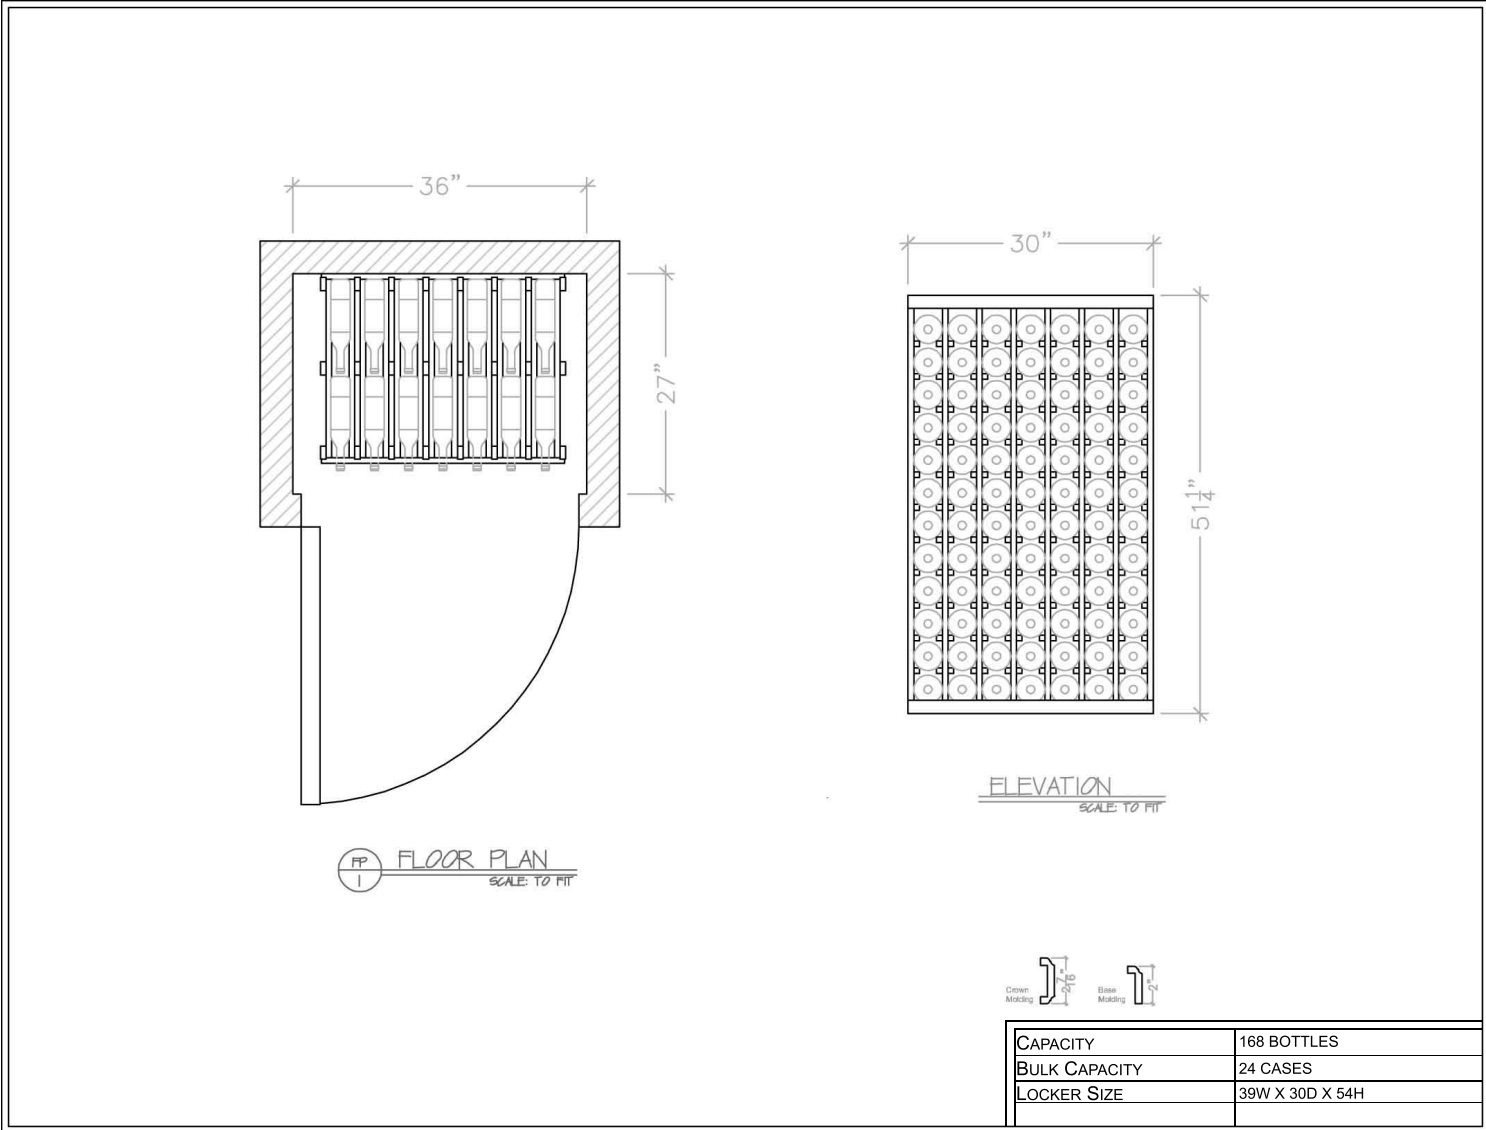

WINE STORAGE

BelleVue

CAPACITY	168 BOTTLES
BULK CAPACITY	24 CASES
LOCKER SIZE	39W X 30D X 54H

www.WineStorageBellevue.com
 phone: (425) 453-1958
 1614 118th Avenue SE, #200 • Bellevue, WA 98005

Located inside The Stor-House Self Storage

Wine Locker Disclaimer: This wine locker and/or racking system shown here is conceptual and subject to change based on final configuration. Locker size, bottle capacity and bulk capacity sizes are approximate; actual capacity may vary based on wine bottle sizes, shapes and/or packaging.