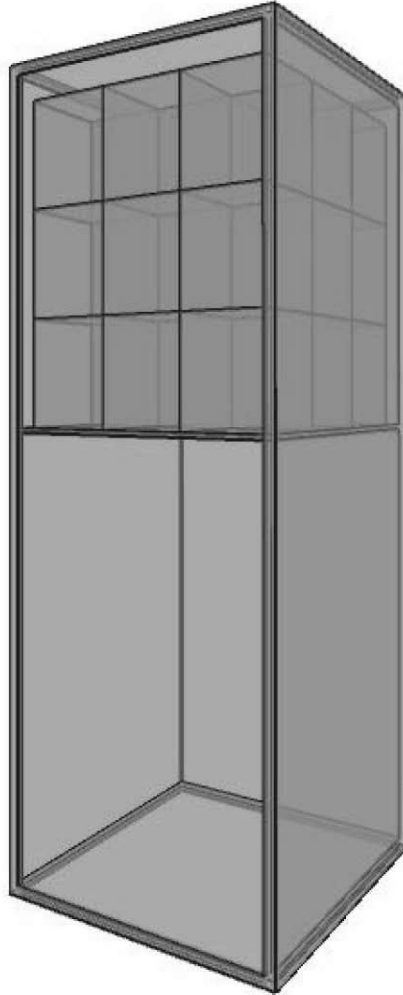

# WINE STORAGE

*Bellevue*

34W X 40D X 43H LOCKER

27 CASES

CASE DIMENSIONS:

10W X 12H X 13D

**[www.WineStorageBellevue.com](http://www.WineStorageBellevue.com)**

phone: (425) 453-1958

1614 118th Avenue SE, #200 • Bellevue, WA 98005

***Located inside The Stor-House Self Storage***

*Wine Locker Disclaimer: This wine locker and/or racking system shown here is conceptual and subject to change based on final configuration. Locker size, bottle capacity and bulk capacity sizes are approximate; actual capacity may vary based on wine bottle sizes, shapes and/or packaging.*