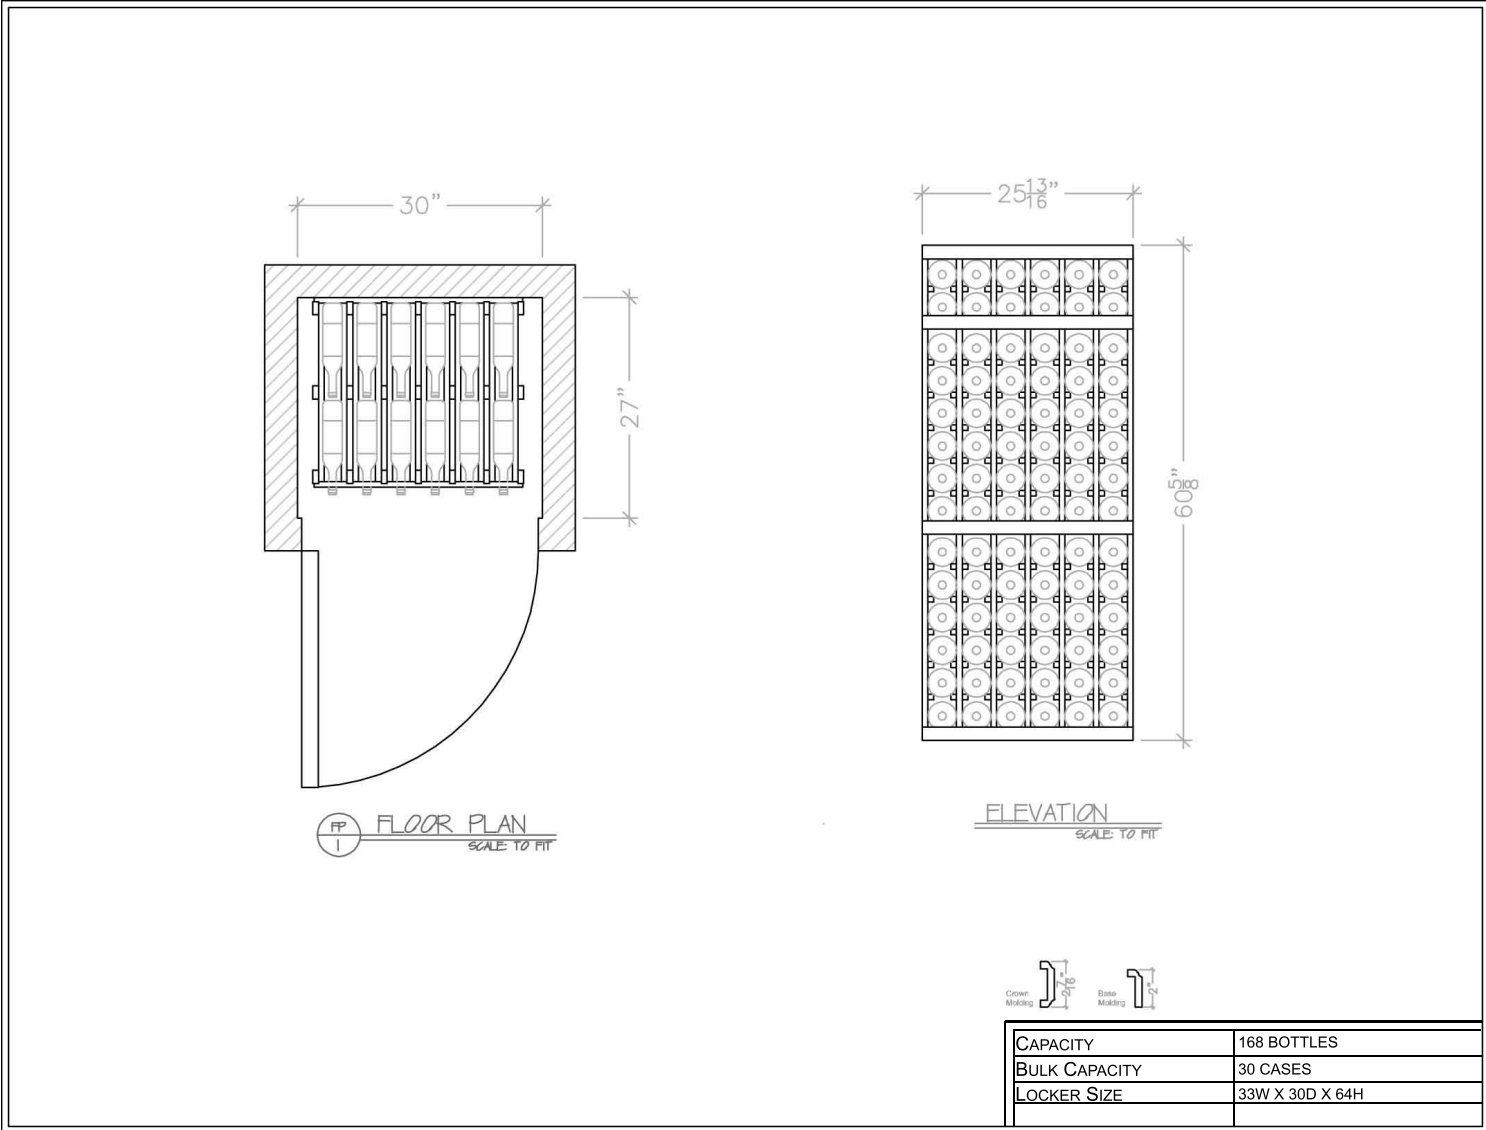

WINE STORAGE

BelleVue

www.WineStorageBellevue.com
 phone: (425) 453-1958
 1614 118th Avenue SE, #200 • Bellevue, WA 98005

Located inside The Stor-House Self Storage

Wine Locker Disclaimer: This wine locker and/or racking system shown here is conceptual and subject to change based on final configuration. Locker size, bottle capacity and bulk capacity sizes are approximate; actual capacity may vary based on wine bottle sizes, shapes and/or packaging.