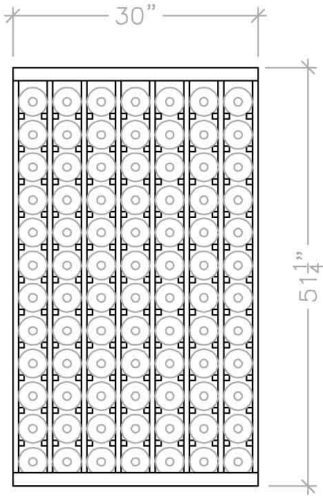

WINE STORAGE

Bellevue

FP 1 FLOOR PLAN
SCALE: TO FIT

ELEVATION
SCALE: TO FIT

CAPACITY	252 BOTTLES
BULK CAPACITY	36 CASES
LOCKER SIZE	36W X 40D X 54H

www.WineStorageBellevue.com
 phone: (425) 453-1958
 1614 118th Avenue SE, #200 • Bellevue, WA 98005

Located inside The Stor-House Self Storage

Wine Locker Disclaimer: This wine locker and/or racking system shown here is conceptual and subject to change based on final configuration. Locker size, bottle capacity and bulk capacity sizes are approximate; actual capacity may vary based on wine bottle sizes, shapes and/or packaging.