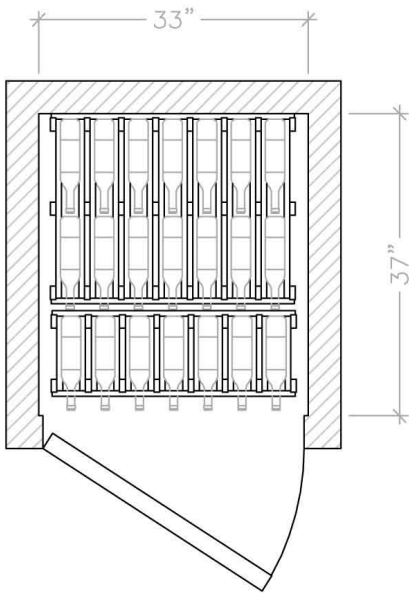

WINE STORAGE

Bellevue

FP 1 FLOOR PLAN
SCALE: TO FIT

ELEVATION
SCALE: TO FIT

CAPACITY	252 BOTTLES
BULK CAPACITY	36 CASES
LOCKER SIZE	36W X 40D X 54H

www.WineStorageBellevue.com
 phone: (425) 453-1958
 1614 118th Avenue SE, #200 • Bellevue, WA 98005

Located inside The Stor-House Self Storage

Wine Locker Disclaimer: This wine locker and/or racking system shown here is conceptual and subject to change based on final configuration. Locker size, bottle capacity and bulk capacity sizes are approximate; actual capacity may vary based on wine bottle sizes, shapes and/or packaging.