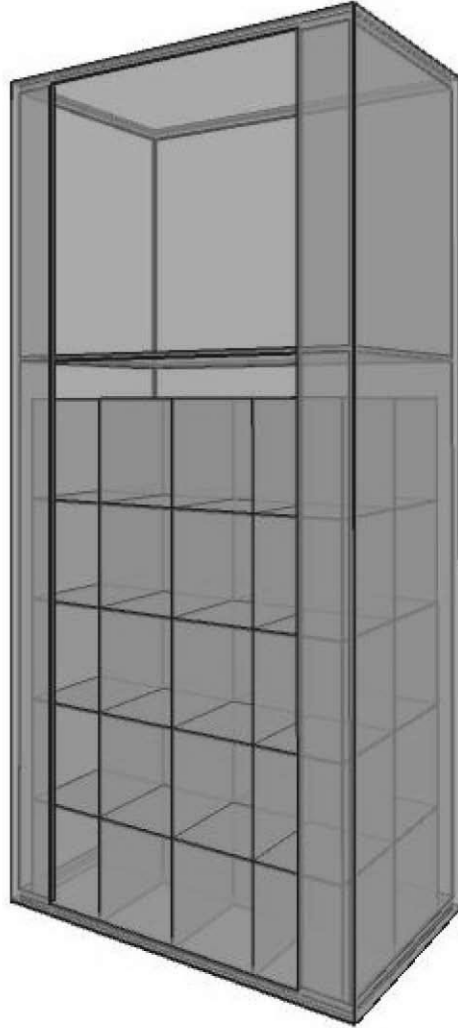

WINE STORAGE

Bellevue

44W X 30D X 64H LOCKER

40 CASES

CASE DIMENSIONS:

10W X 12H X 13D

www.WineStorageBellevue.com

phone: (425) 453-1958

1614 118th Avenue SE, #200 • Bellevue, WA 98005

Located inside The Stor-House Self Storage

Wine Locker Disclaimer: This wine locker and/or racking system shown here is conceptual and subject to change based on final configuration. Locker size, bottle capacity and bulk capacity sizes are approximate; actual capacity may vary based on wine bottle sizes, shapes and/or packaging.