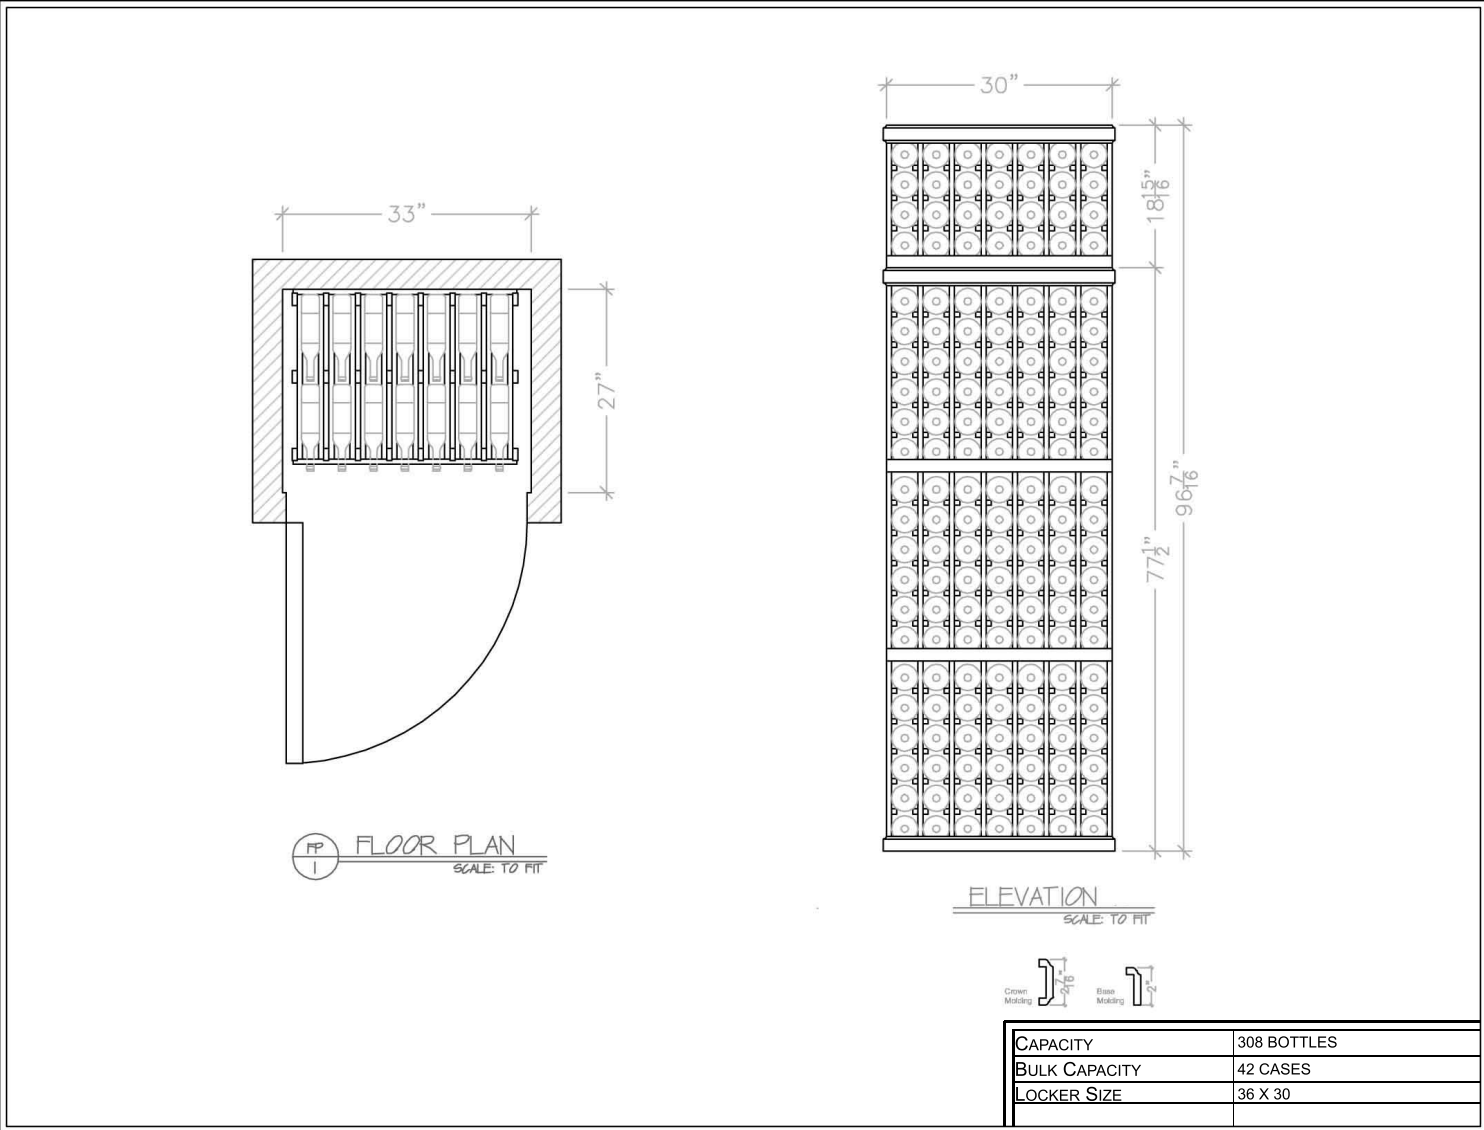

WINE STORAGE

BelleVue

CAPACITY	308 BOTTLES
BULK CAPACITY	42 CASES
LOCKER SIZE	36 X 30

www.WineStorageBellevue.com
 phone: (425) 453-1958
 1614 118th Avenue SE, #200 • Bellevue, WA 98005

Located inside The Stor-House Self Storage

Wine Locker Disclaimer: This wine locker and/or racking system shown here is conceptual and subject to change based on final configuration. Locker size, bottle capacity and bulk capacity sizes are approximate; actual capacity may vary based on wine bottle sizes, shapes and/or packaging.