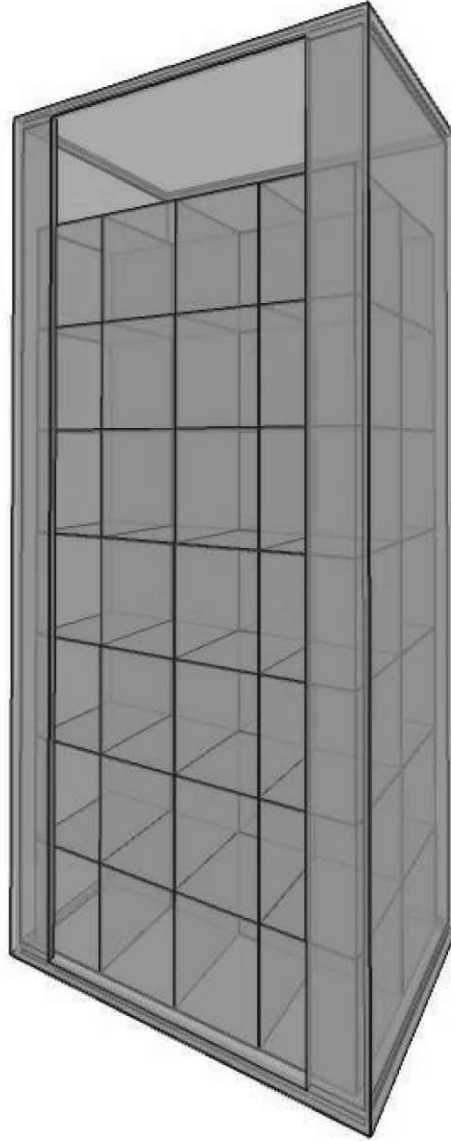

# WINE STORAGE

*Bellevue*

44 X 30 LOCKER  
56 CASES  
CASE DIMENSIONS:  
10W X 12H X 13D

**[www.WineStorageBellevue.com](http://www.WineStorageBellevue.com)**  
phone: (425) 453-1958  
1614 118th Avenue SE, #200 • Bellevue, WA 98005

***Located inside The Stor-House Self Storage***

*Wine Locker Disclaimer: This wine locker and/or racking system shown here is conceptual and subject to change based on final configuration. Locker size, bottle capacity and bulk capacity sizes are approximate; actual capacity may vary based on wine bottle sizes, shapes and/or packaging.*