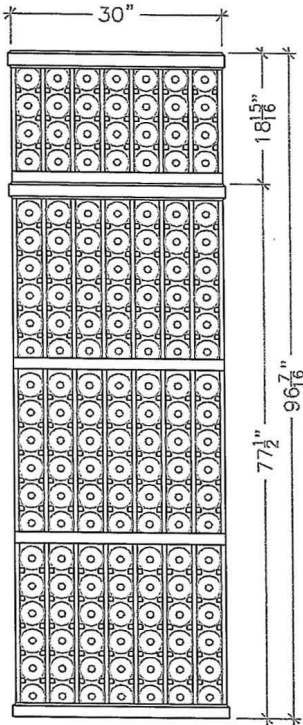

WINE STORAGE

BelleVue

ELEVATION
SCALE: TO FIT

CAPACITY	462 BOTTLES
BULK CAPACITY	63 CASES
LOCKER SIZE	36 X 40

www.WineStorageBellevue.com

phone: (425) 453-1958

1614 118th Avenue SE, #200 • Bellevue, WA 98005

Located inside The Stor-House Self Storage

Wine Locker Disclaimer: This wine locker and/or racking system shown here is conceptual and subject to change based on final configuration. Locker size, bottle capacity and bulk capacity sizes are approximate; actual capacity may vary based on wine bottle sizes, shapes and/or packaging.