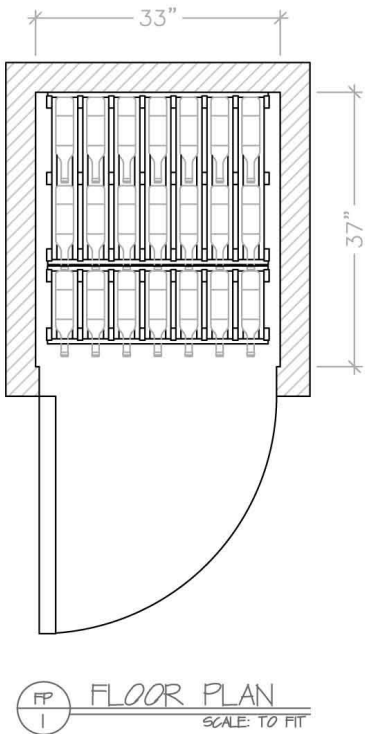

WINE STORAGE

BelleVue

ELEVATION
SCALE: TO FIT

CAPACITY	462 BOTTLES
BULK CAPACITY	63 CASES
LOCKER SIZE	36 X 40

www.WineStorageBellevue.com

phone: (425) 453-1958

1614 118th Avenue SE, #200 • Bellevue, WA 98005

Located inside The Stor-House Self Storage

Wine Locker Disclaimer: This wine locker and/or racking system shown here is conceptual and subject to change based on final configuration. Locker size, bottle capacity and bulk capacity sizes are approximate; actual capacity may vary based on wine bottle sizes, shapes and/or packaging.