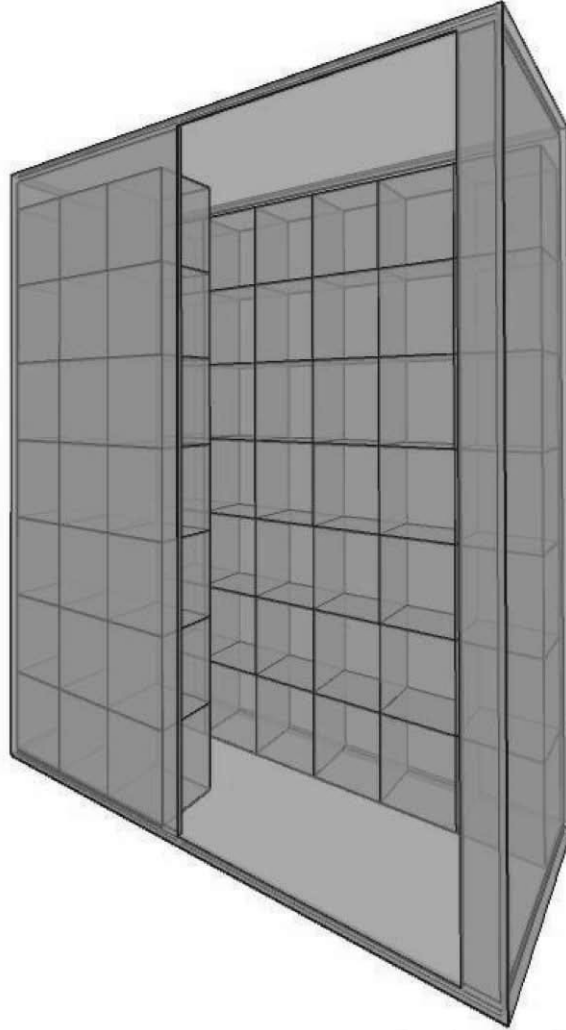

# WINE STORAGE

*Bellevue*

72 x 40 LOCKER  
70 CASES (WALK-IN)  
CASE DIMENSIONS:  
10W X 13H X 12D  
RACKING: SINGLE - 550 BOTTLES

**[www.WineStorageBellevue.com](http://www.WineStorageBellevue.com)**  
phone: (425) 453-1958  
1614 118th Avenue SE, #200 • Bellevue, WA 98005

***Located inside The Stor-House Self Storage***

*Wine Locker Disclaimer: This wine locker and/or racking system shown here is conceptual and subject to change based on final configuration. Locker size, bottle capacity and bulk capacity sizes are approximate; actual capacity may vary based on wine bottle sizes, shapes and/or packaging.*