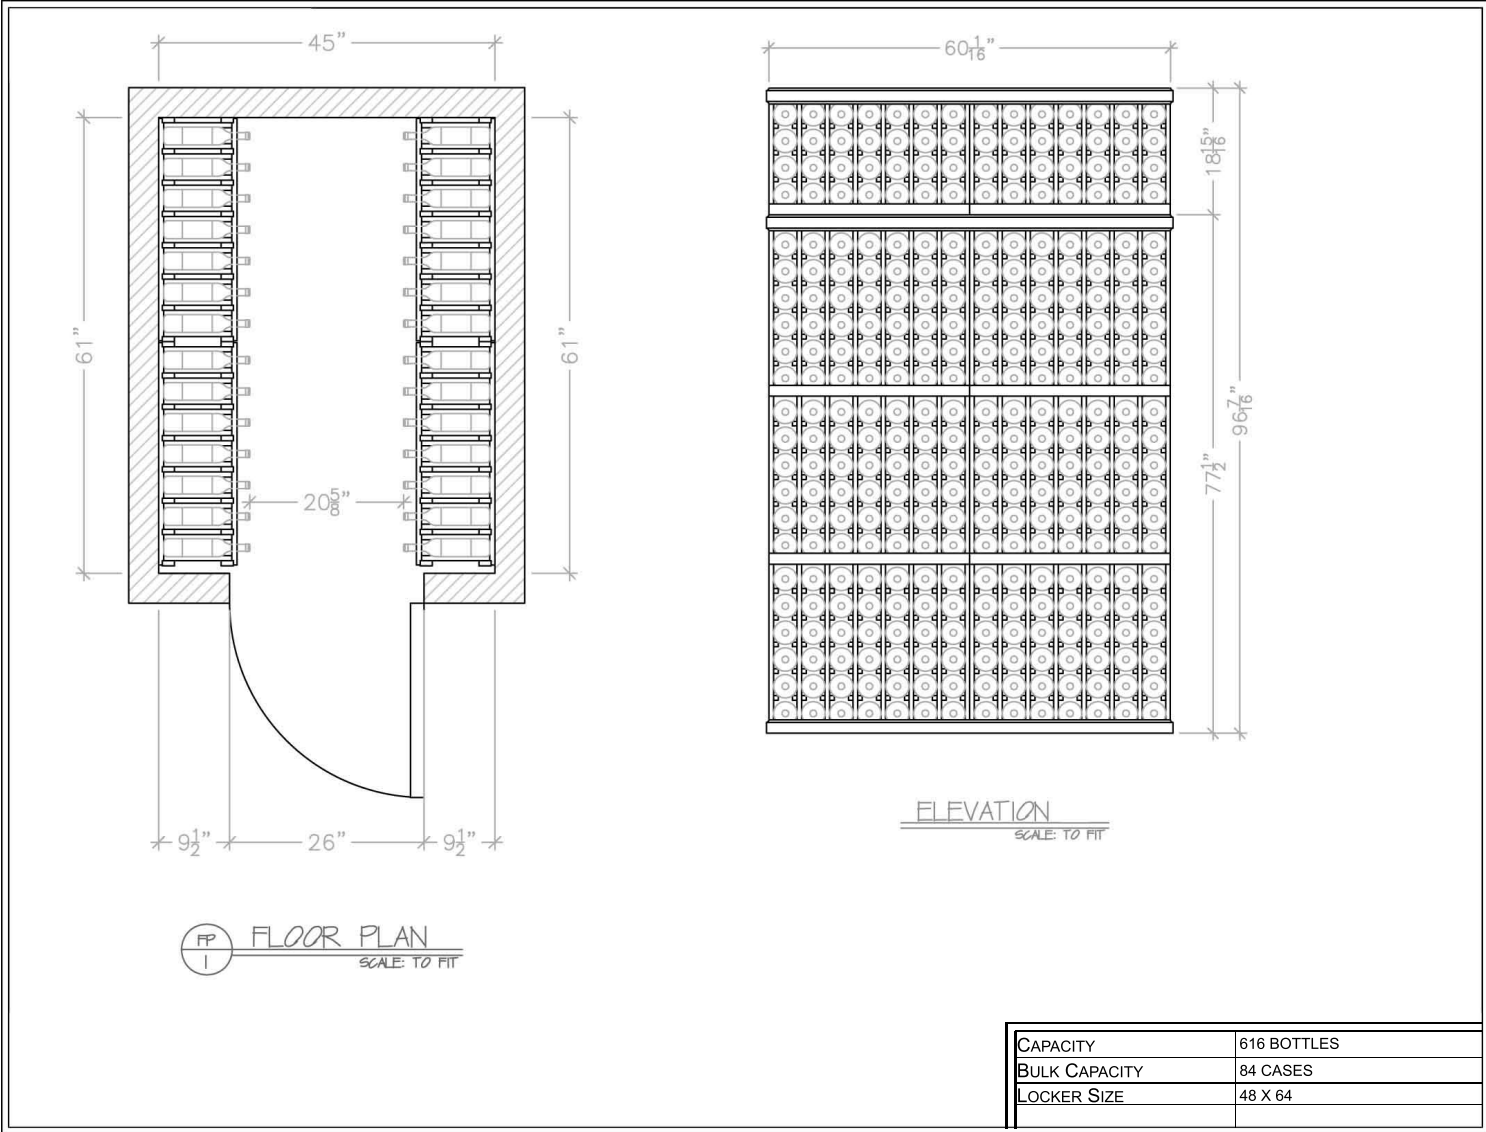

## *Bellevue*

**www.WineStorageBellevue.com**  
 phone: (425) 453-1958  
 1614 118th Avenue SE, #200 • Bellevue, WA 98005

**Located inside The Stor-House Self Storage**

*Wine Locker Disclaimer: This wine locker and/or racking system shown here is conceptual and subject to change based on final configuration. Locker size, bottle capacity and bulk capacity sizes are approximate; actual capacity may vary based on wine bottle sizes, shapes and/or packaging.*