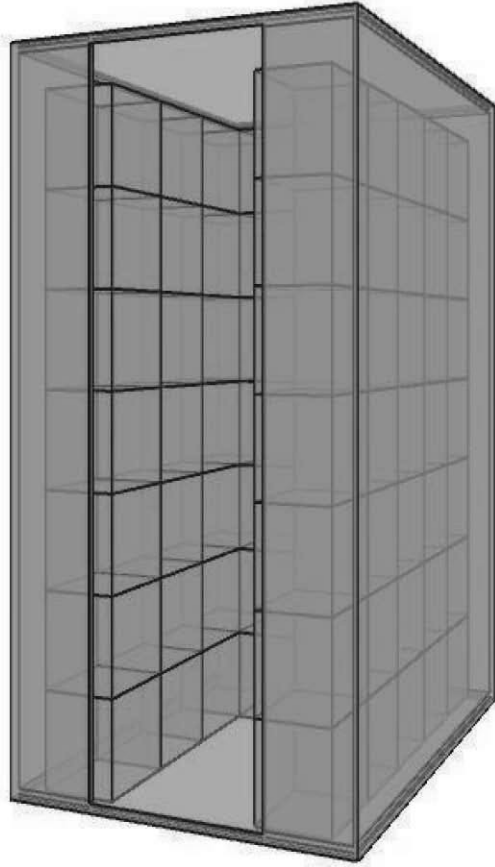

WINE STORAGE

Bellevue

48 X 64 LOCKER
84 CASES (WALK-IN)
CASE DIMENSIONS:
10W X 13H X 12D
RACKING: SINGLE - 616 BOTTLES

www.WineStorageBellevue.com
phone: (425) 453-1958
1614 118th Avenue SE, #200 • Bellevue, WA 98005

Located inside The Stor-House Self Storage

Wine Locker Disclaimer: This wine locker and/or racking system shown here is conceptual and subject to change based on final configuration. Locker size, bottle capacity and bulk capacity sizes are approximate; actual capacity may vary based on wine bottle sizes, shapes and/or packaging.