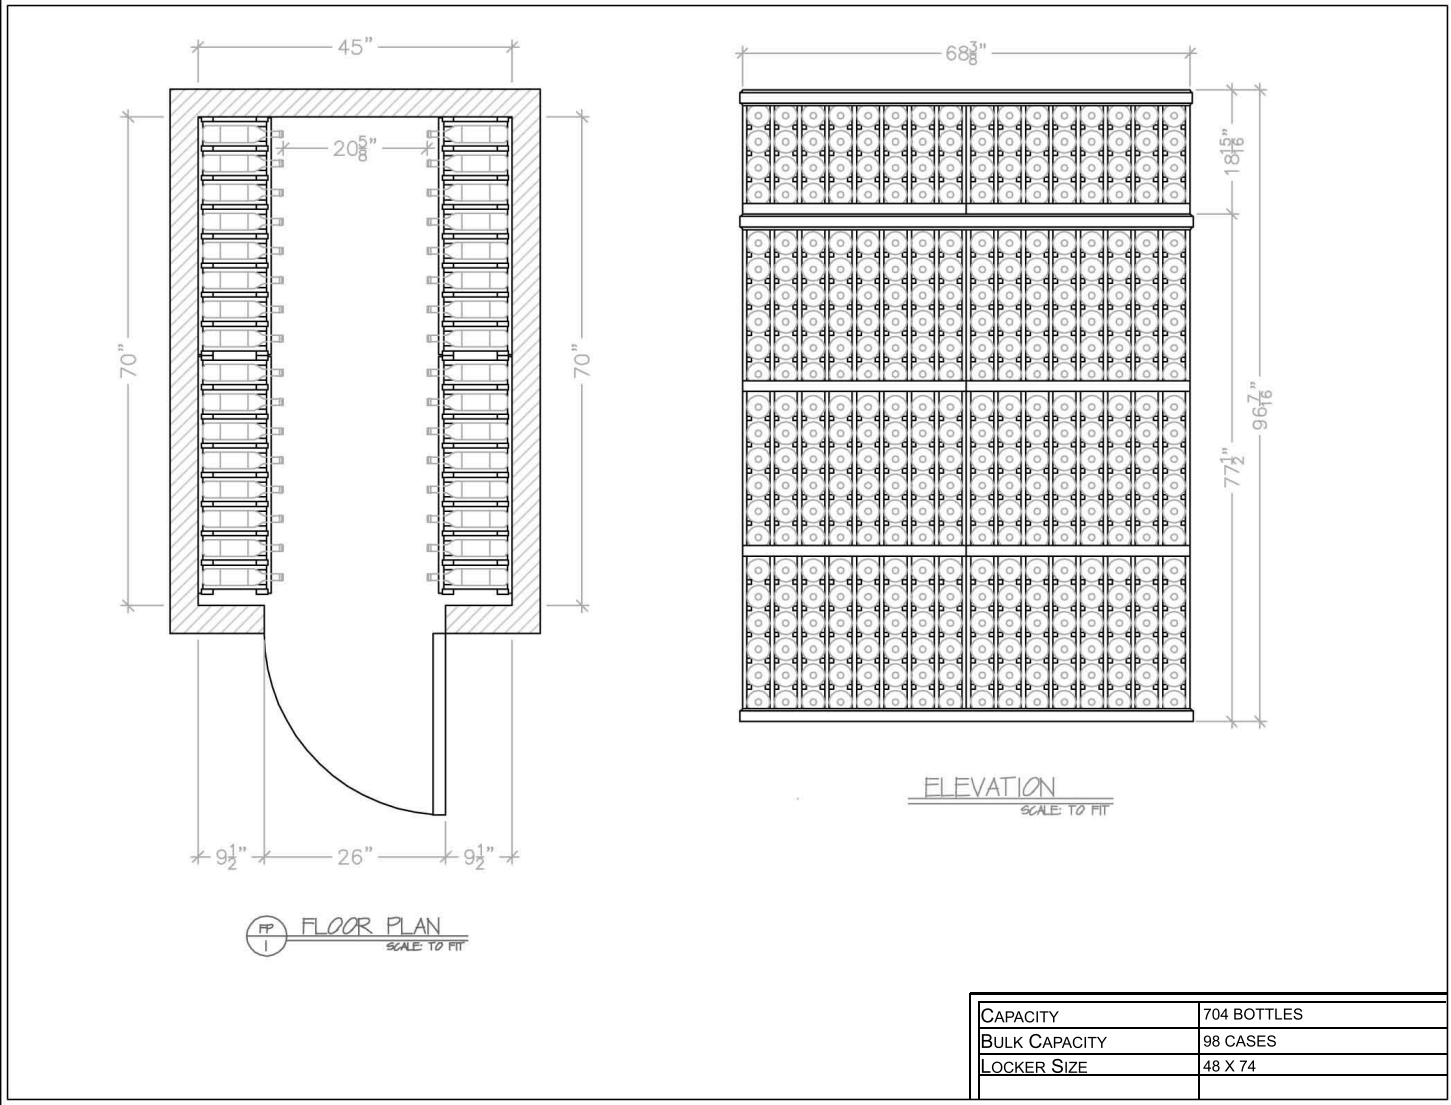

WINE STORAGE

BelleVue

www.WineStorageBellevue.com

phone: (425) 453-1958

1614 118th Avenue SE, #200 • Bellevue, WA 98005

Located inside The Stor-House Self Storage

Wine Locker Disclaimer: This wine locker and/or racking system shown here is conceptual and subject to change based on final configuration. Locker size, bottle capacity and bulk capacity sizes are approximate; actual capacity may vary based on wine bottle sizes, shapes and/or packaging.