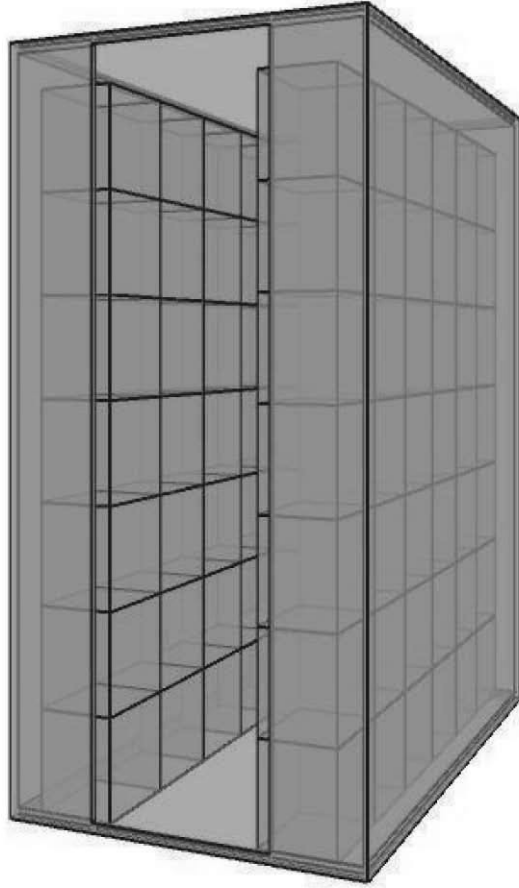

# WINE STORAGE

*Bellevue*

48 X 74 LOCKER  
98 CASES (WALK-IN)  
CASE DIMENSIONS:  
10W X 13H X 12D  
RACKING: SINGLE - 704 BOTTLES

**[www.WineStorageBellevue.com](http://www.WineStorageBellevue.com)**  
phone: (425) 453-1958  
1614 118th Avenue SE, #200 • Bellevue, WA 98005

***Located inside The Stor-House Self Storage***

*Wine Locker Disclaimer: This wine locker and/or racking system shown here is conceptual and subject to change based on final configuration. Locker size, bottle capacity and bulk capacity sizes are approximate; actual capacity may vary based on wine bottle sizes, shapes and/or packaging.*